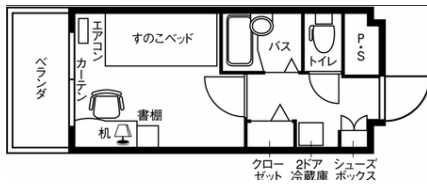

ACCESS

- 5 minutes walk from Minamiyama bus stop on Kanagawa central bus
- 10 minutes from Shonandai station by the bus

5 minutes by bus or 8 minutes by bicycle to Keio SFC

ROOM 16.34m²

Air conditioner / Wi-Fi in room / LAN terminal for internet connection / Lighting / Curtain / Desk / Chair / Wardrobe (closet) / Bookcase (rack) / TV terminal / Bed ("sunoko" type) / 2-door refrigerator / Balcony / Shoe locker / Bathroom toilet separate / Toilet with shower

FACILITY

Dining room / Kitchen corner (IH stove) / Laundry room / Bicycle parking / Wi-Fi (dining room)

ROOM FEES

Meals not included,
1st floor

72,200 yen/mo

6 months:431,500 Yen
1 year: 858,000 Yen

Meals included,
1st floor