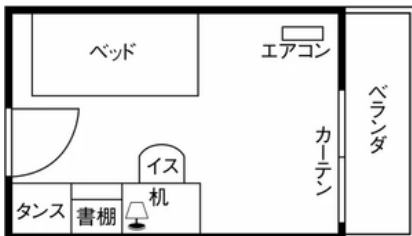

PROPERTY CODE: 12077

*former name: Dormy Shin Tsunashima

Dormy Shin Tsunashima Global Residence ドーミー新綱島グローバルレジデンス

UNISEX

LOCATION

4-4-6 Tarumachi, Kohoku-ku, Yokohama, Kanagawa 222-0001

ACCESS TO CAMPUS

- **Hiyoshi Campus:** 5 minutes by train
- **Mita Campus :** 34 minutes by train

ROOM 13.80m²

Air conditioner / Wi-Fi in the room / LAN terminal for internet connection / Bed (with mattress) / Lighting / Curtain / Desk / Chair / Wardrobe (closet) / Bookcase (rack) / TV terminal / Balcony